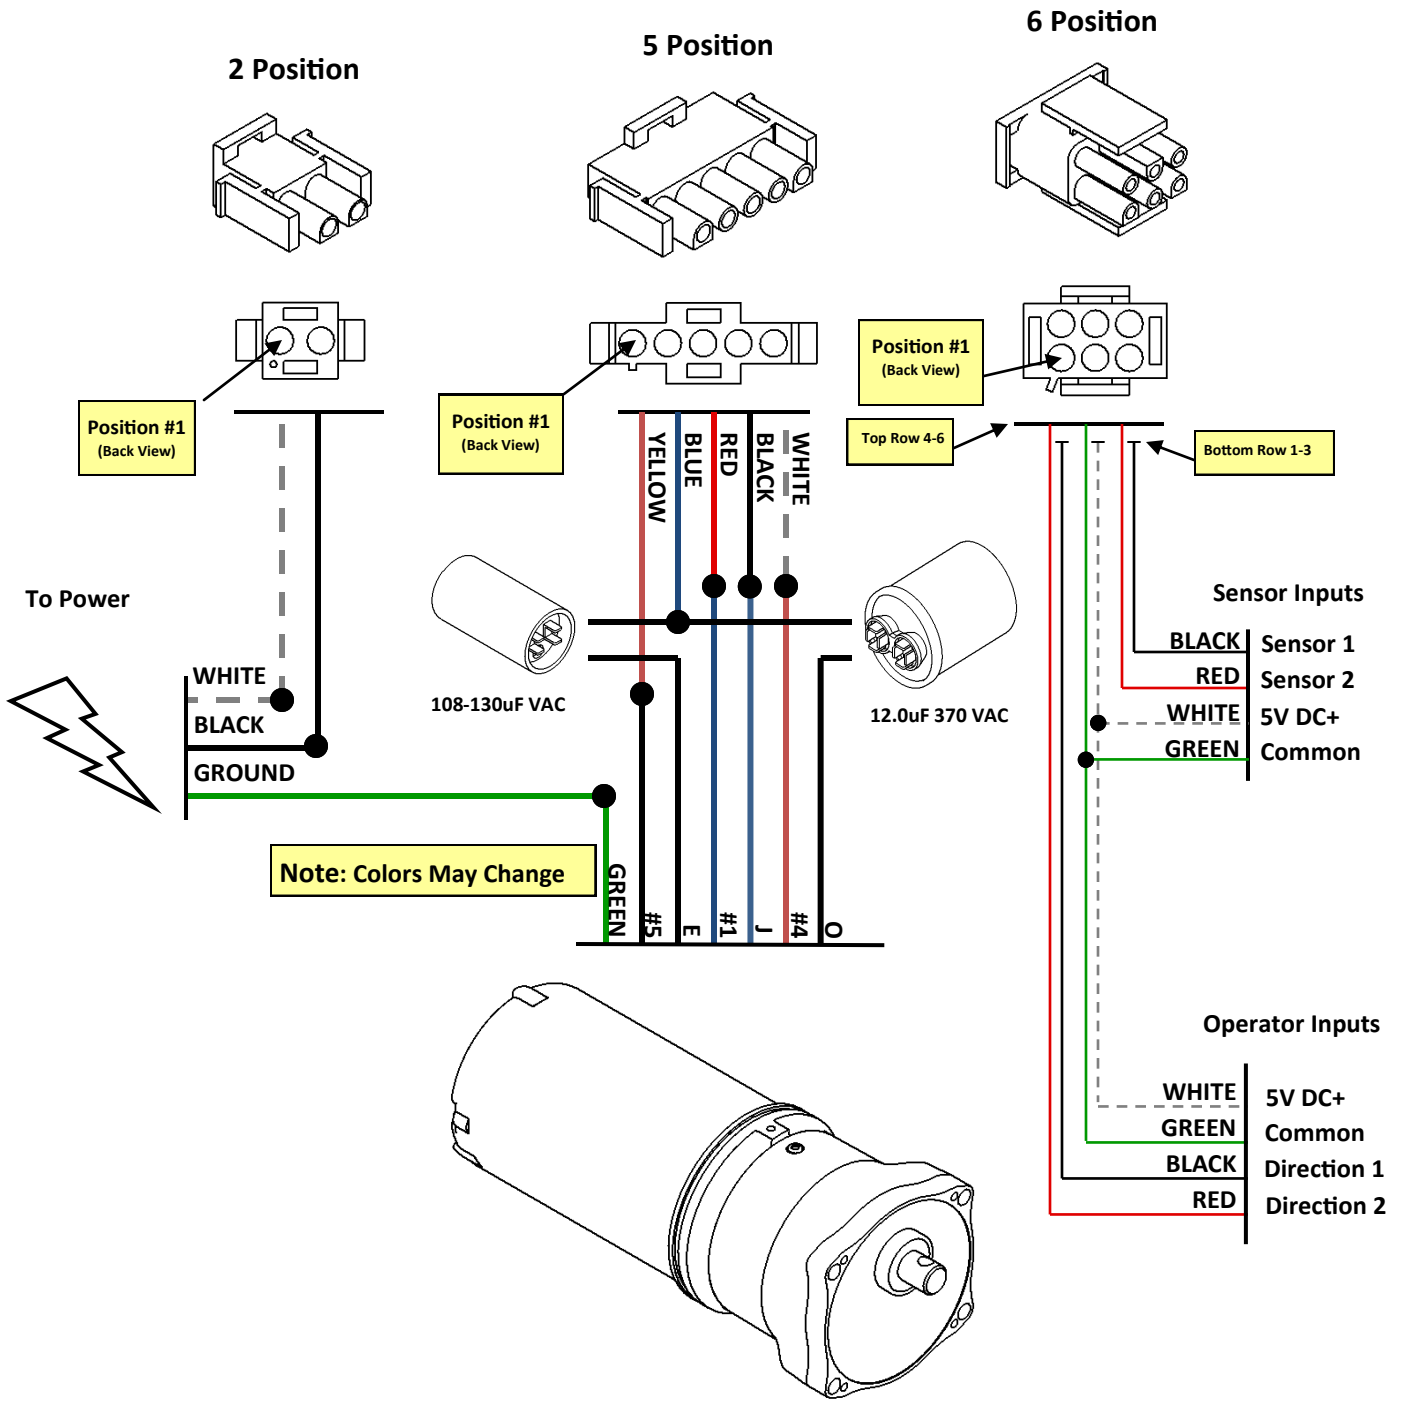

Baldor 240V (Thermal) Wiring Diagram

BALDOR
(Spec # 33E768X036G1)
.6 HP 240 Motor